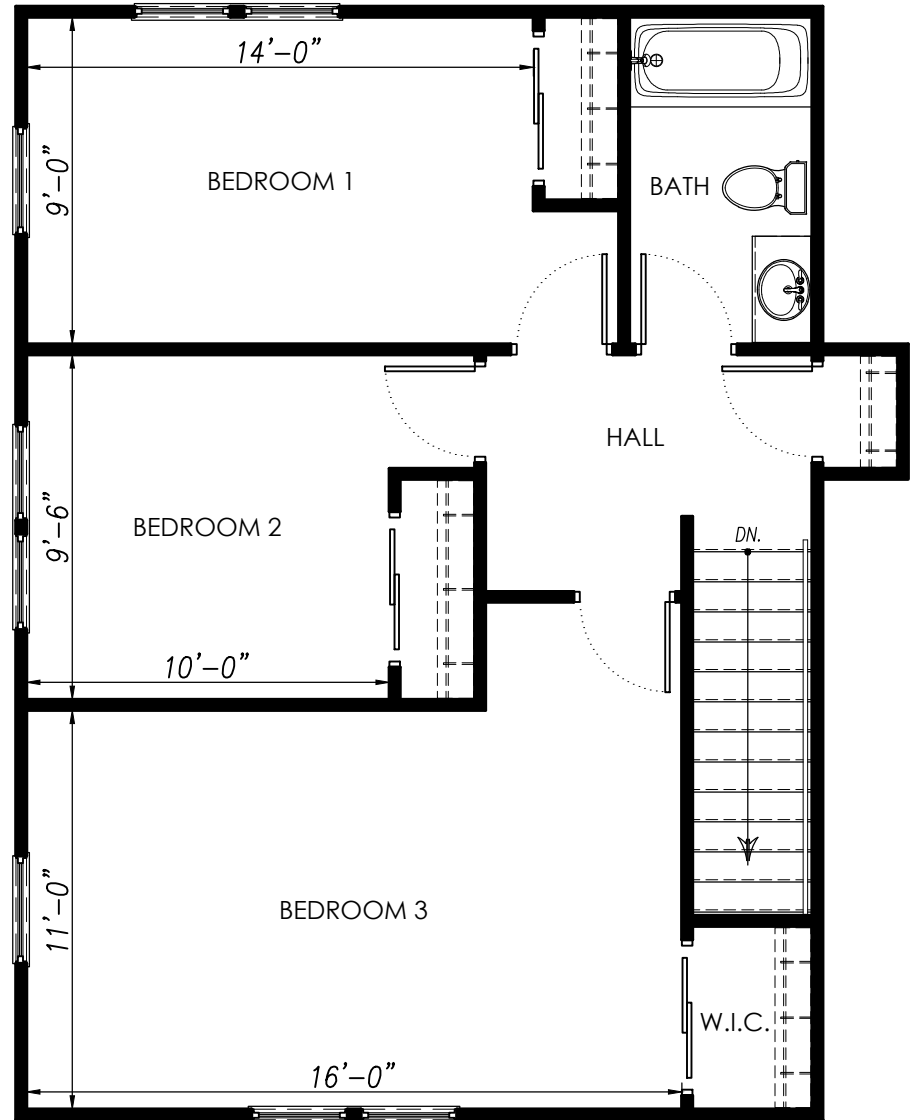

FIRST FLOOR

SECOND FLOOR

Grant Properties

Quality and Service Close to Campus

902 EAST COTTAGE GROVE
 3 BEDROOM / 1.5 BATH
 1,200 SF.

NOTE: FLOOR PLANS ARE APPROXIMATE & NOT EXACT. MAY NOT BE TO SCALE. PLEASE MEASURE FOR SPECIFIC FURNITURE NEEDS.